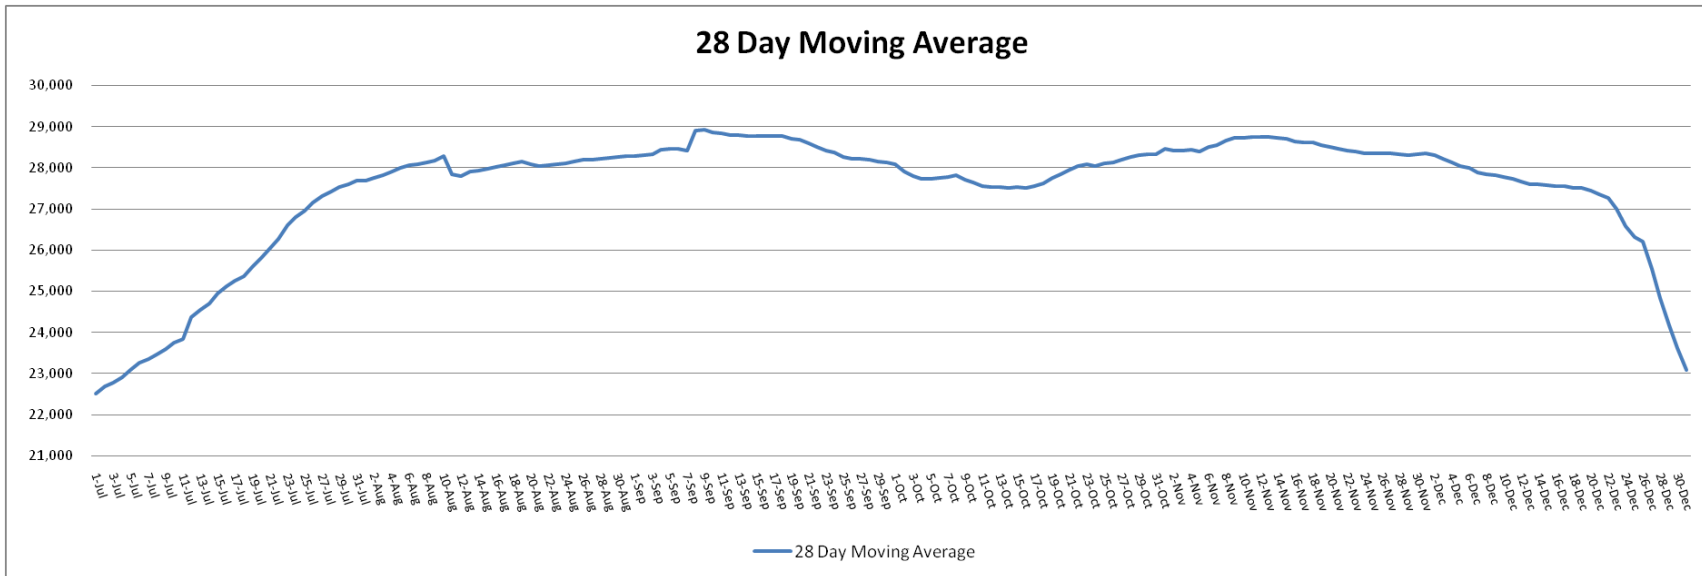

### CLEM7 Daily Trips – December 2010

	Mon	Tues	Wed	Thurs	Fri	Sat	Sun
1 – 5 December	-	-	32,793	31,822	31,428	20,459	15,482 <sup>^</sup>
6 – 12 December	28,174 <sup>^</sup>	29,015 <sup>^</sup>	30,993 <sup>^</sup>	32,314 <sup>^</sup>	32,243	21,435	14,632 <sup>#</sup>
13 – 19 December	28,471 <sup>#</sup>	30,508 <sup>#</sup>	31,559 <sup>#</sup>	31,925 <sup>#</sup>	32,440	19,971	15,892
20 – 26 December	27,705	28,943	28,896	26,421	21,751	14,954 <sup>*</sup>	12,743 <sup>&amp;</sup>
27 – 31 December	11,269 <sup>&amp;</sup>	10,806 <sup>*</sup>	14,762	16,209	16,476	-	-

<sup>^</sup> Scheduled Tunnel Maintenance North-Bound

<sup>#</sup> Scheduled Tunnel Maintenance South-Bound

<sup>\*</sup> Christmas Day

<sup>&</sup> Boxing Day