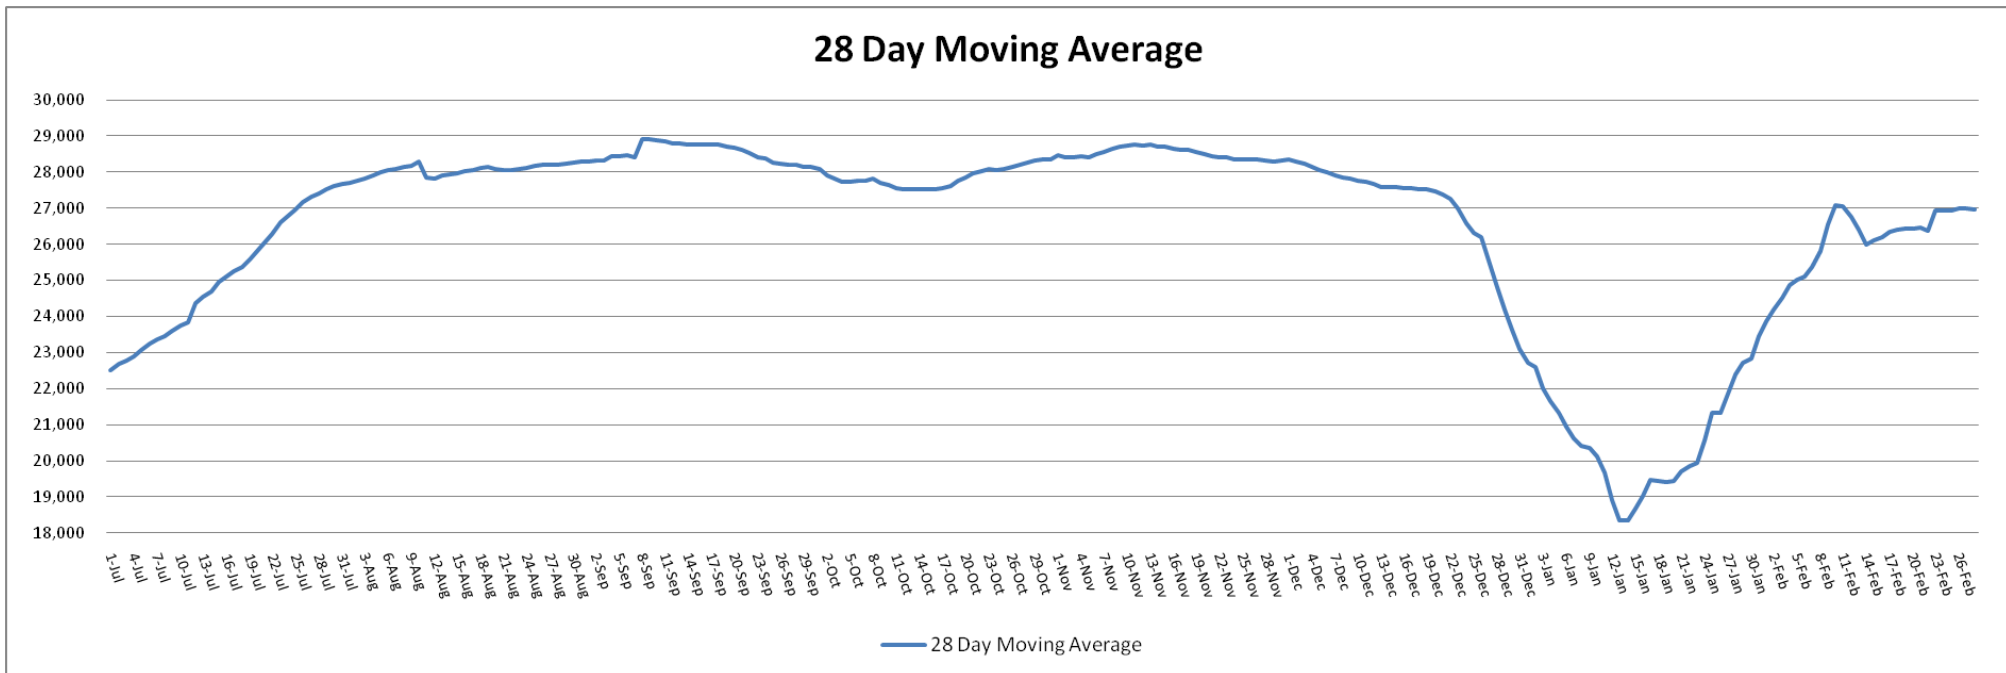

CLEM7 Daily Trips – February 2011

	Mon	Tue	Wed	Thu	Fri	Sat	Sun
01 – 06 February	-	30,907	30,957	31,460	32,041	20,528	14,923
07 – 13 February	29,729	30,113	31,065	31,256	31,959	20,854	15,241
14 – 20 February	29,295	30,538	30,487	31,424	30,983	19,772	15,390 [#]
21 – 27 February	29,643 [#]	29,405 [#]	30,408 [#]	30,893 [#]	32,009	20,733	14,975 [^]
28 February	28,105 [^]	-	-	-	-	-	-

[#]Scheduled Tunnel Maintenance North-Bound

[^]Scheduled Tunnel Maintenance South-Bound