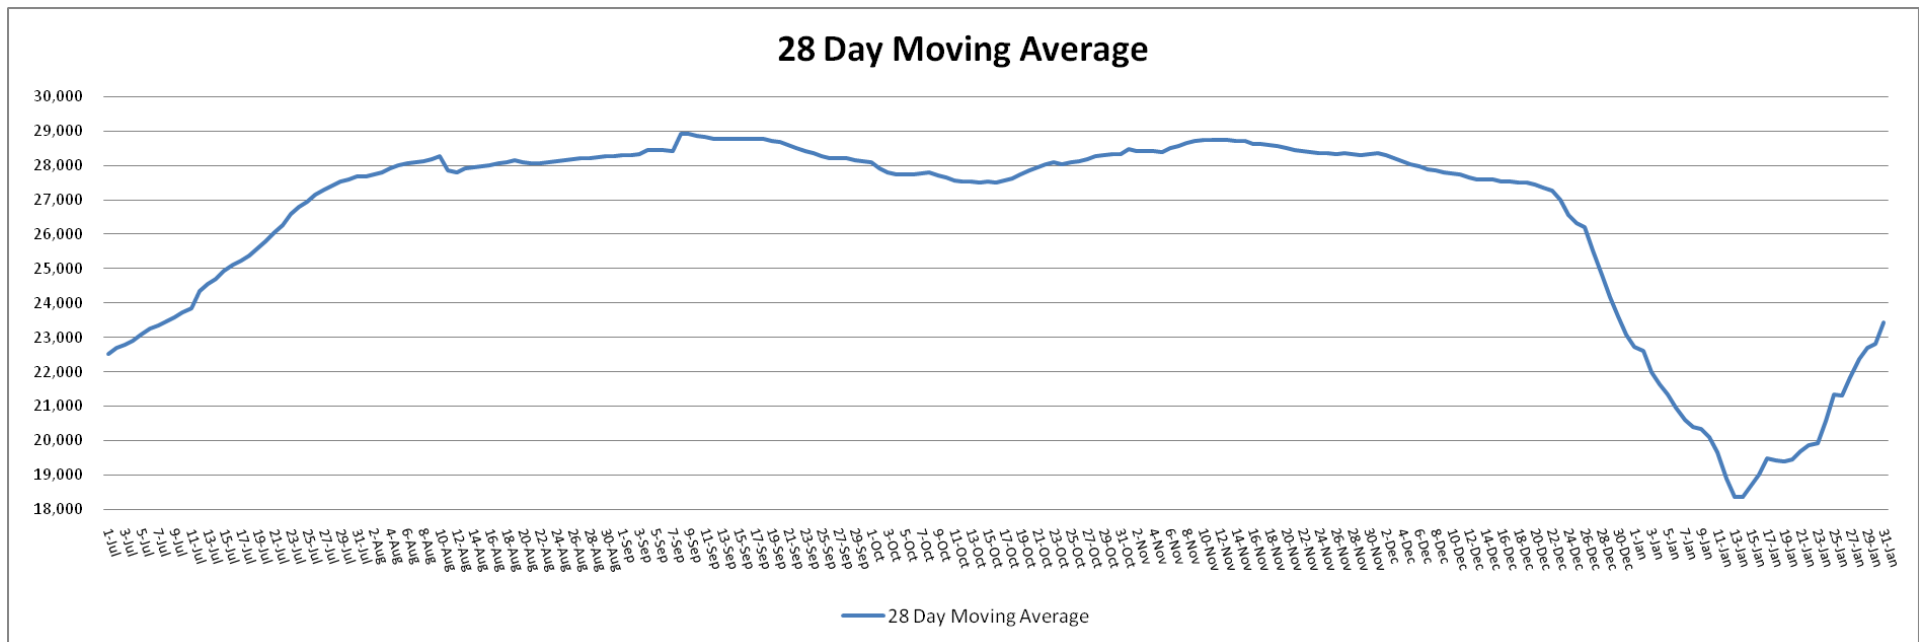

CLEM7 Daily Trips – January 2011

	Mon	Tue	Wed	Thu	Fri	Sat	Sun
01 – 02 January	-	-	-	-	-	10,083 [^]	12,014
03 – 09 January	11,459 [^]	19,214	22,028	21,983	22,527	15,693	13,017
10 – 16 January	21,804	18,146	10,105 [#]	16,850 [#]	32,318 [#]	29,001 [#]	25,299 [#]
17 – 23 January	40,566 [#]	27,805 [@]	27,993 [@]	27,496 [@]	28,957 [@]	19,260	14,884
24 – 30 January	29,105	32,044	14,619 [*]	31,006	31,426	19,260	15,250
31 January	28,678						

[^]New Year's Day

[#] Toll Free Period due to Floods

[@]Night Road Closure for Airport Link Construction

^{*}Australia Day